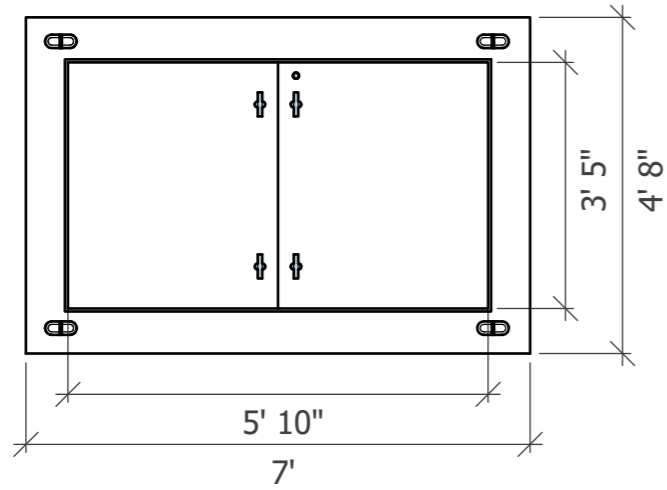

577 LA WITH 3X5

TOP

FRONT

SIDE

1111 NE 11th St.
Redmond OR, 97756
541-923-3272

Customer:
Project:
Product: