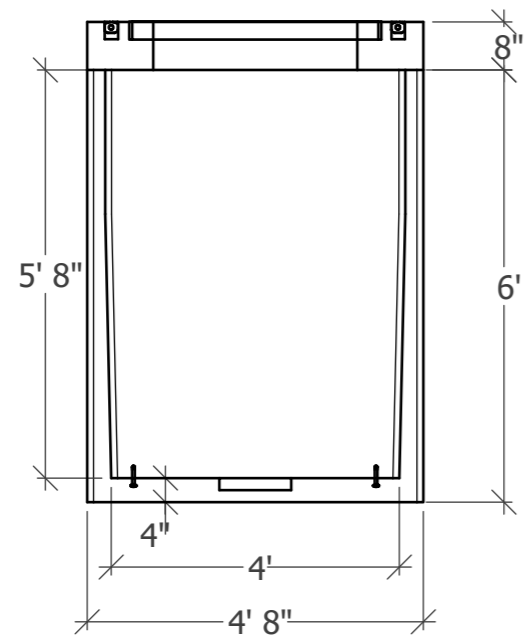

577 LA WITH 3X5

TOP

FRONT

SIDE

1111 NE 11th St.
Redmond OR, 97756
541-923-3272

Customer:
Project:
Product: