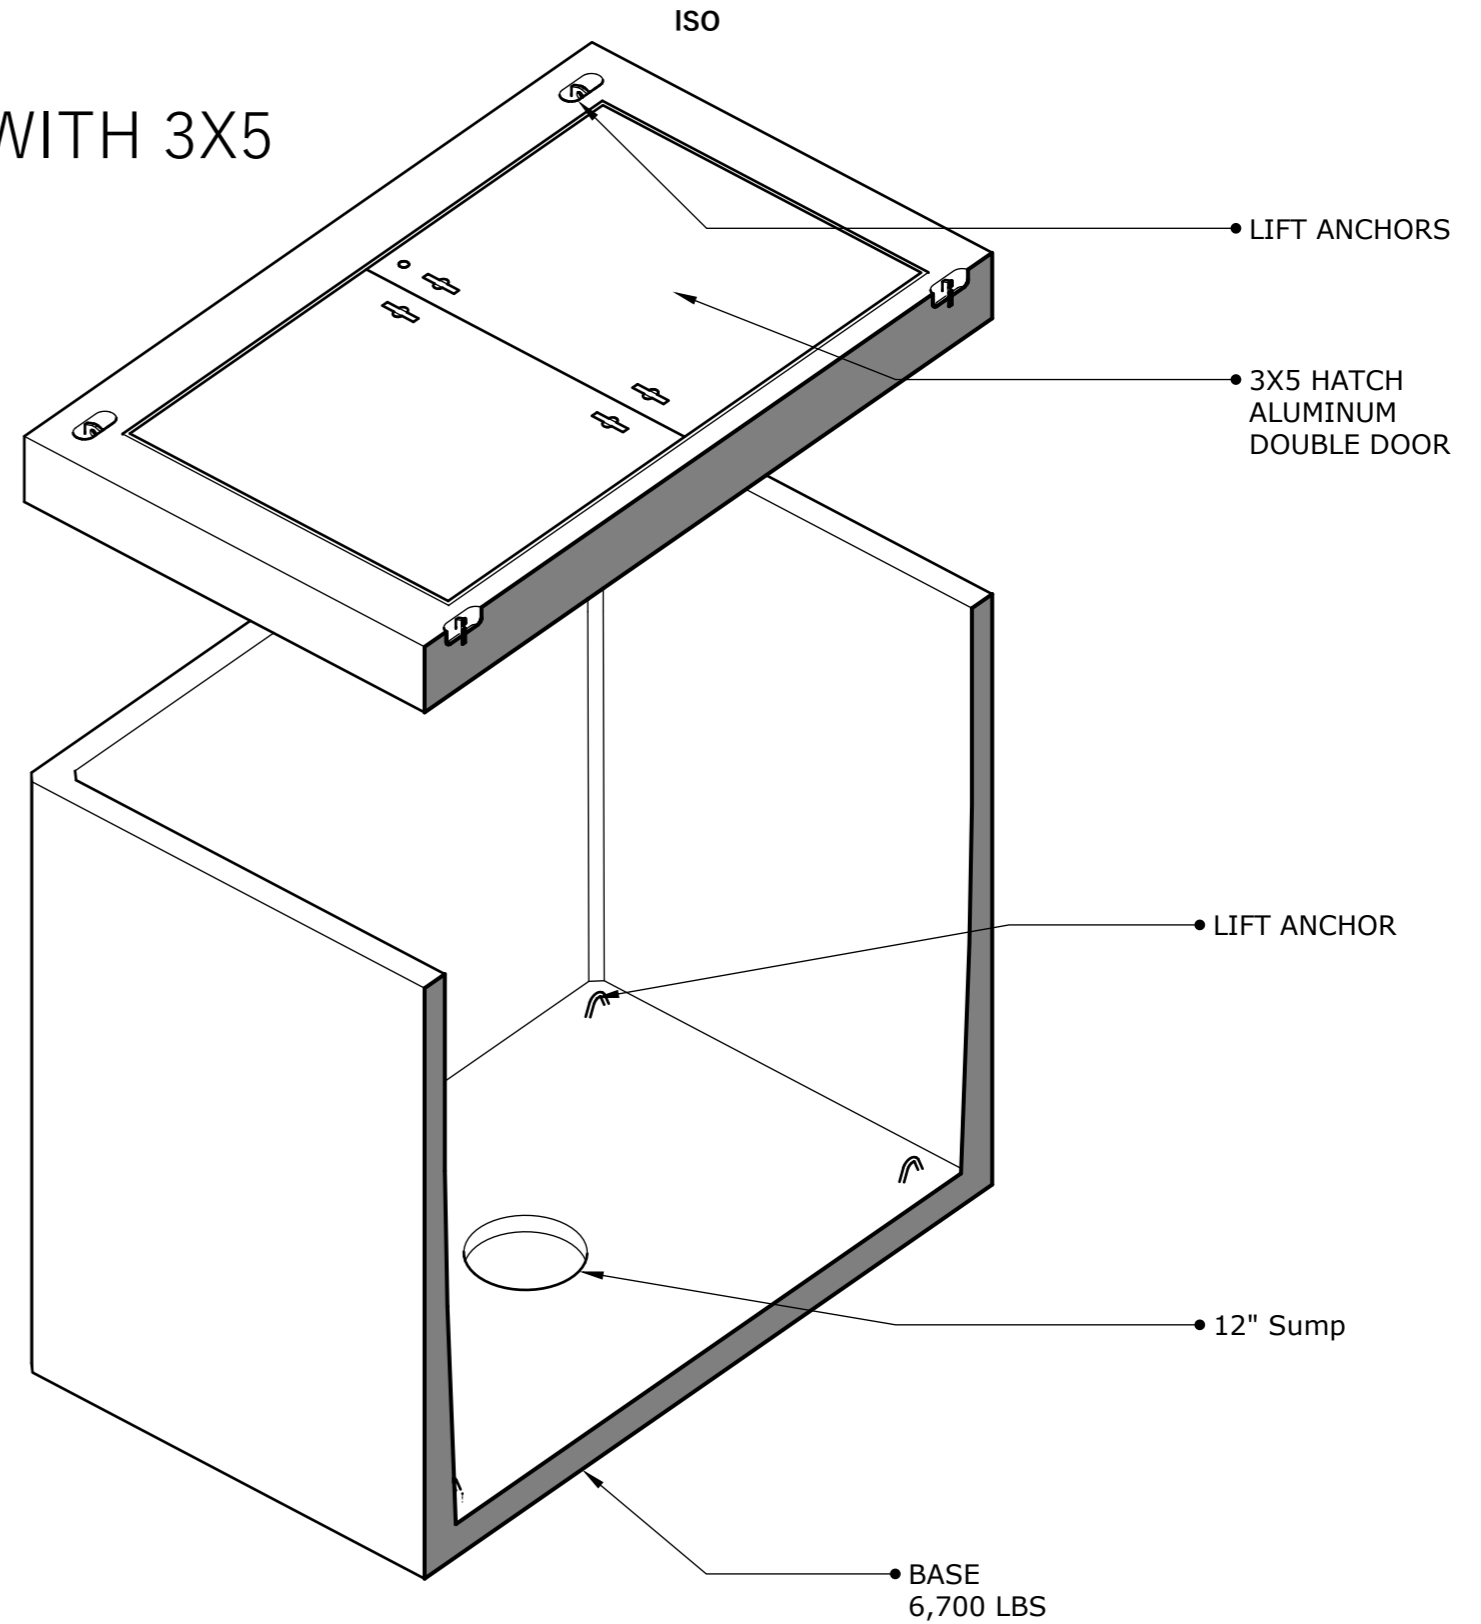

577 LA WITH 3X5

TOP

FRONT

SIDE

1111 NE 11th St.
Redmond OR, 97756
541-923-3272

Customer:
Project:
Product: