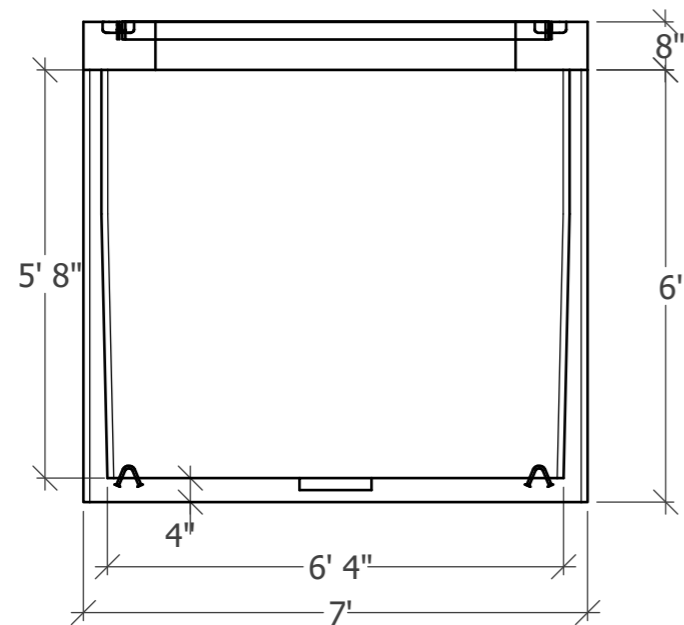

577 LA WITH 3X5

TOP

FRONT

SIDE

1111 NE 11th St.
Redmond OR, 97756
541-923-3272

Customer:
Project:
Product: