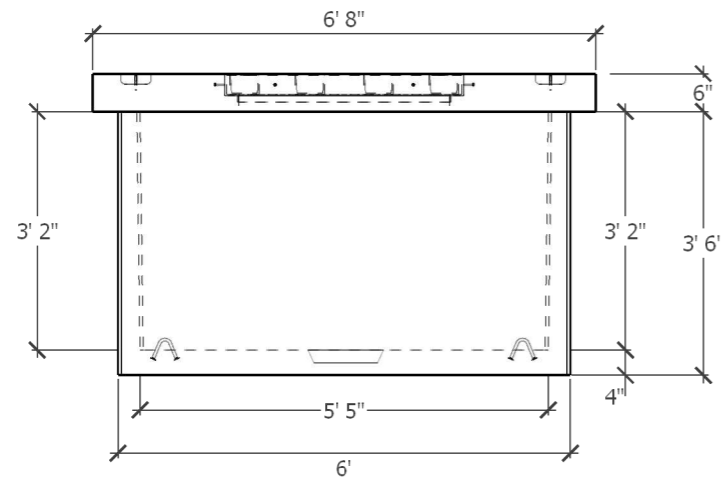

# 644 LA 3x3

TOP

ISO

FRONT

SIDE

1111 NE 11th St.  
Redmond OR, 97756  
541-923-3272

Customer:
Project:
Product: