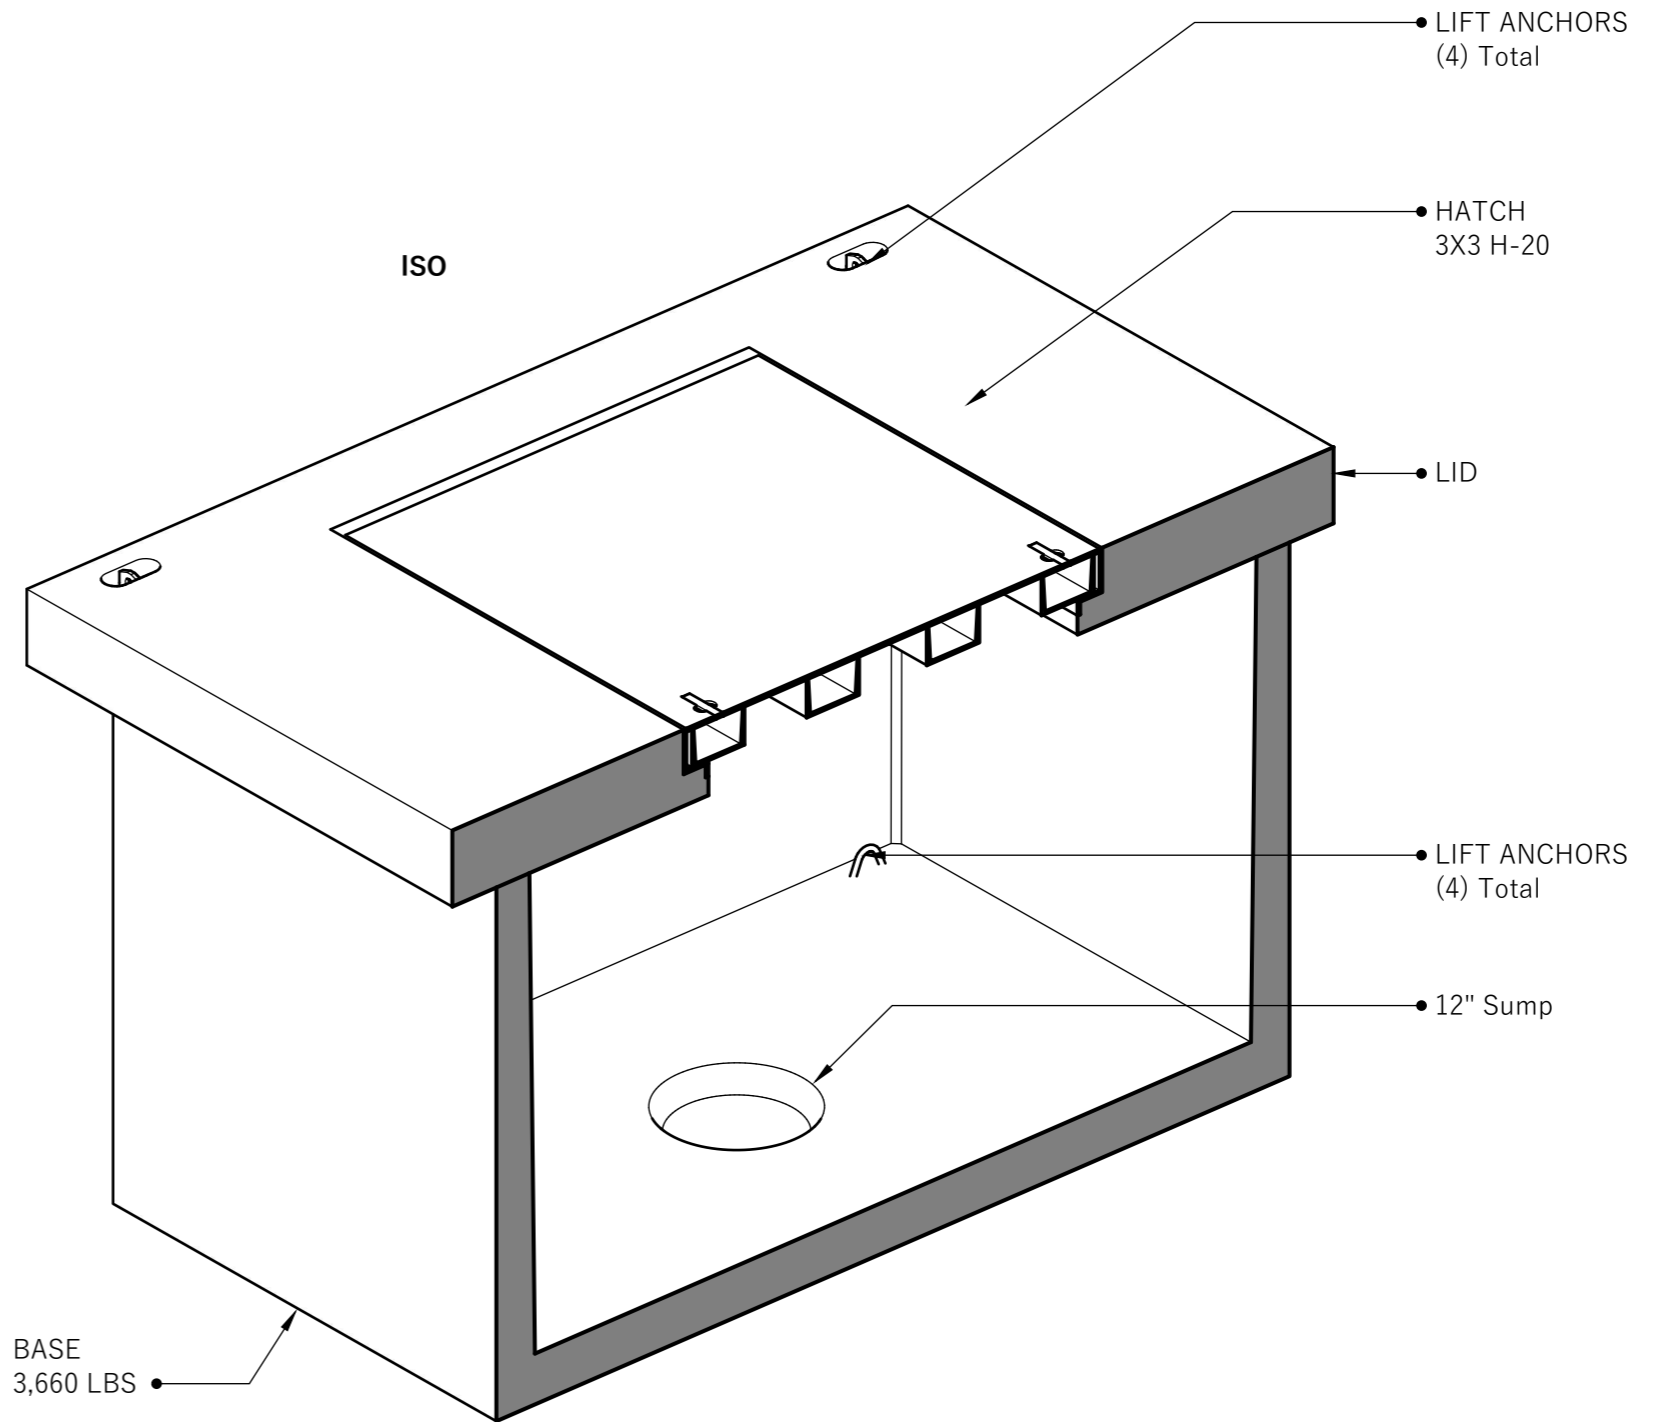

# 644 LA 3x3

TOP

ISO

FRONT

SIDE

1111 NE 11th St.  
Redmond OR, 97756  
541-923-3272

Customer:
Project:
Product: