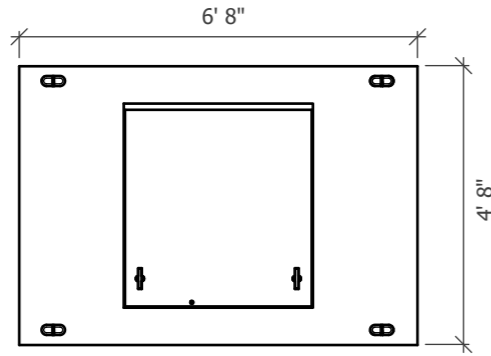

# 644 LA 3x3

TOP

ISO

FRONT

SIDE

1111 NE 11th St.  
Redmond OR, 97756  
541-923-3272

Customer:
Project:
Product: