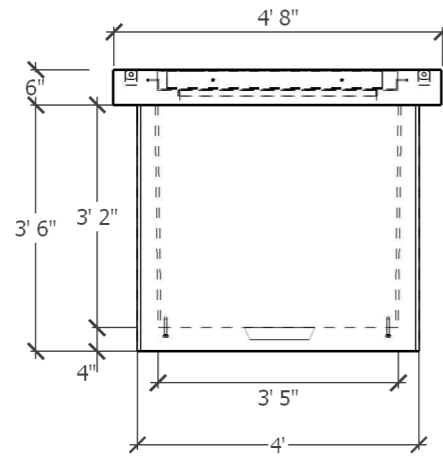

# 644 LA 3x3

TOP

ISO

FRONT

SIDE

1111 NE 11th St.  
Redmond OR, 97756  
541-923-3272

Customer:
Project:
Product: