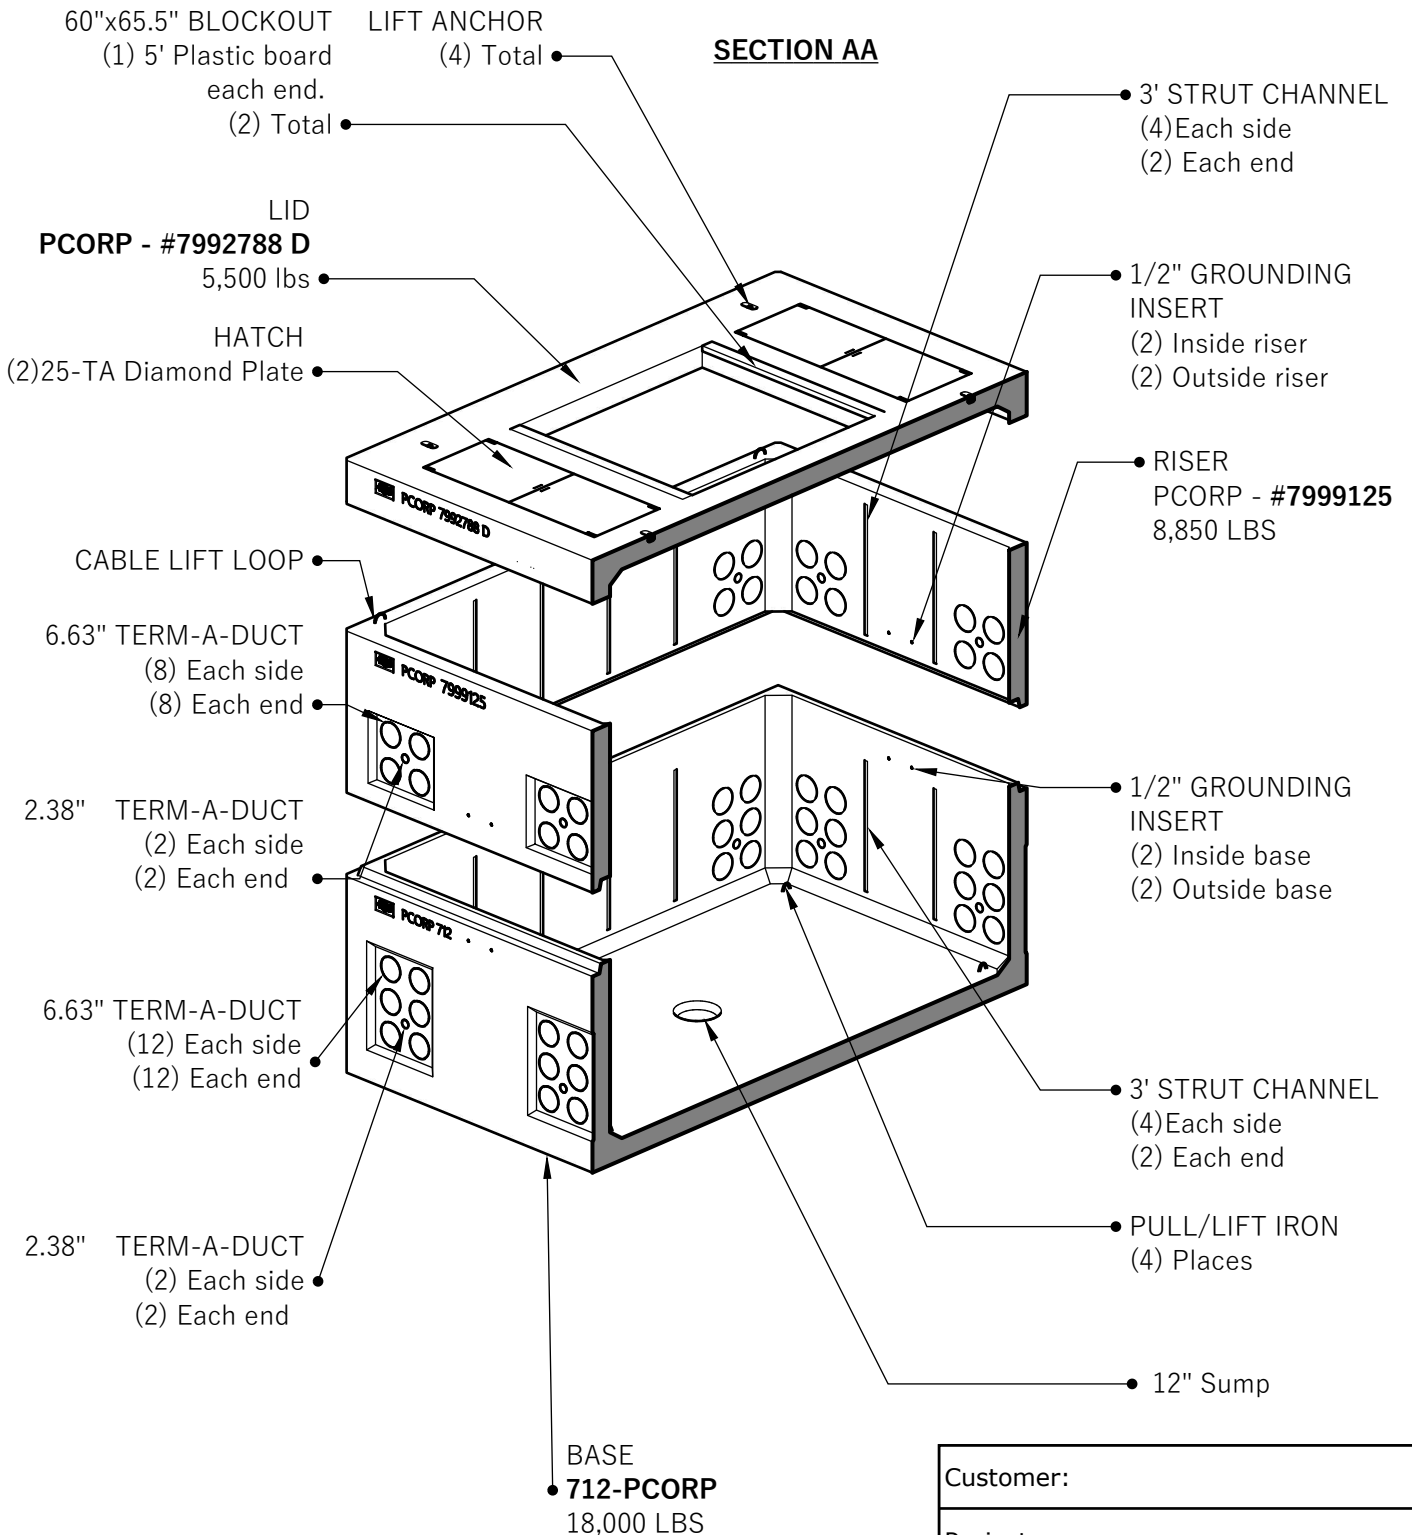

712-PCORP-SWITCH

SI #7992788 &
#7999125

Sleeve-15,25,and 35 kV, 600-AMP, Deadfront Switchgear, Padvault

SECTION AA

Customer:
Project:
Product: 712-PCORP-SWITCH SI #7992788 & #7999125

712-PCORP-SWITCH
SI #7992788 &
#7999125