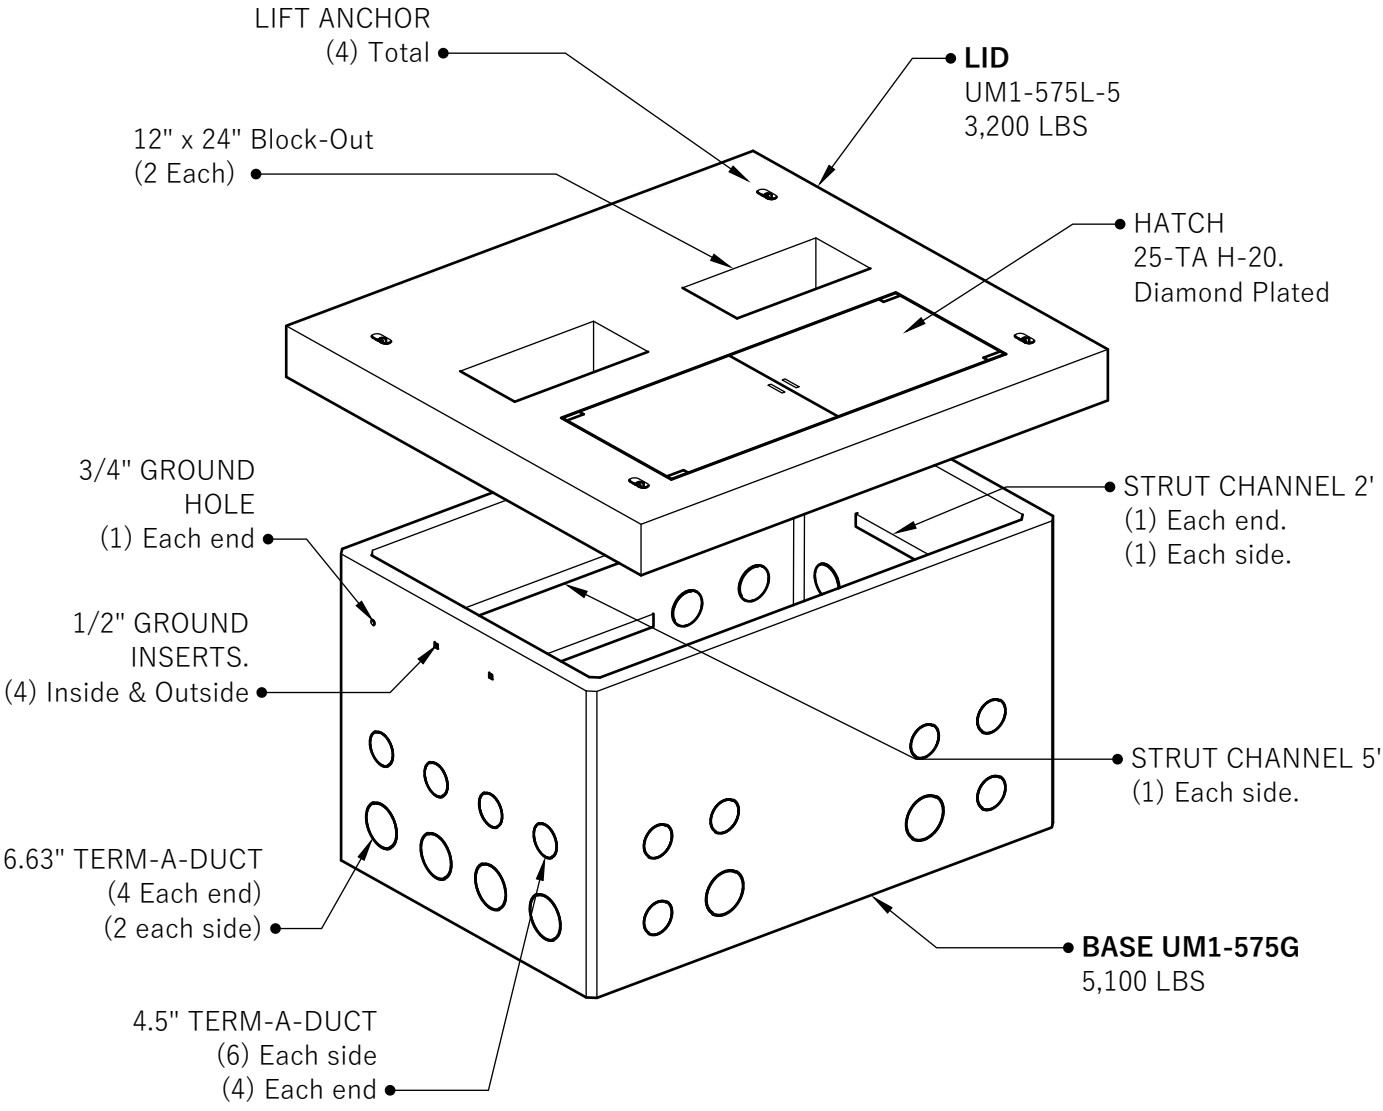

# CEC UM1-575L-5

ISO

Customer:
Project:
Product: CEC UM1-575L-5

**CEC UM1-575L-5**

541-923-3272  
 1111 NE 11TH ST.  
 REDMOND, OR  
 97756