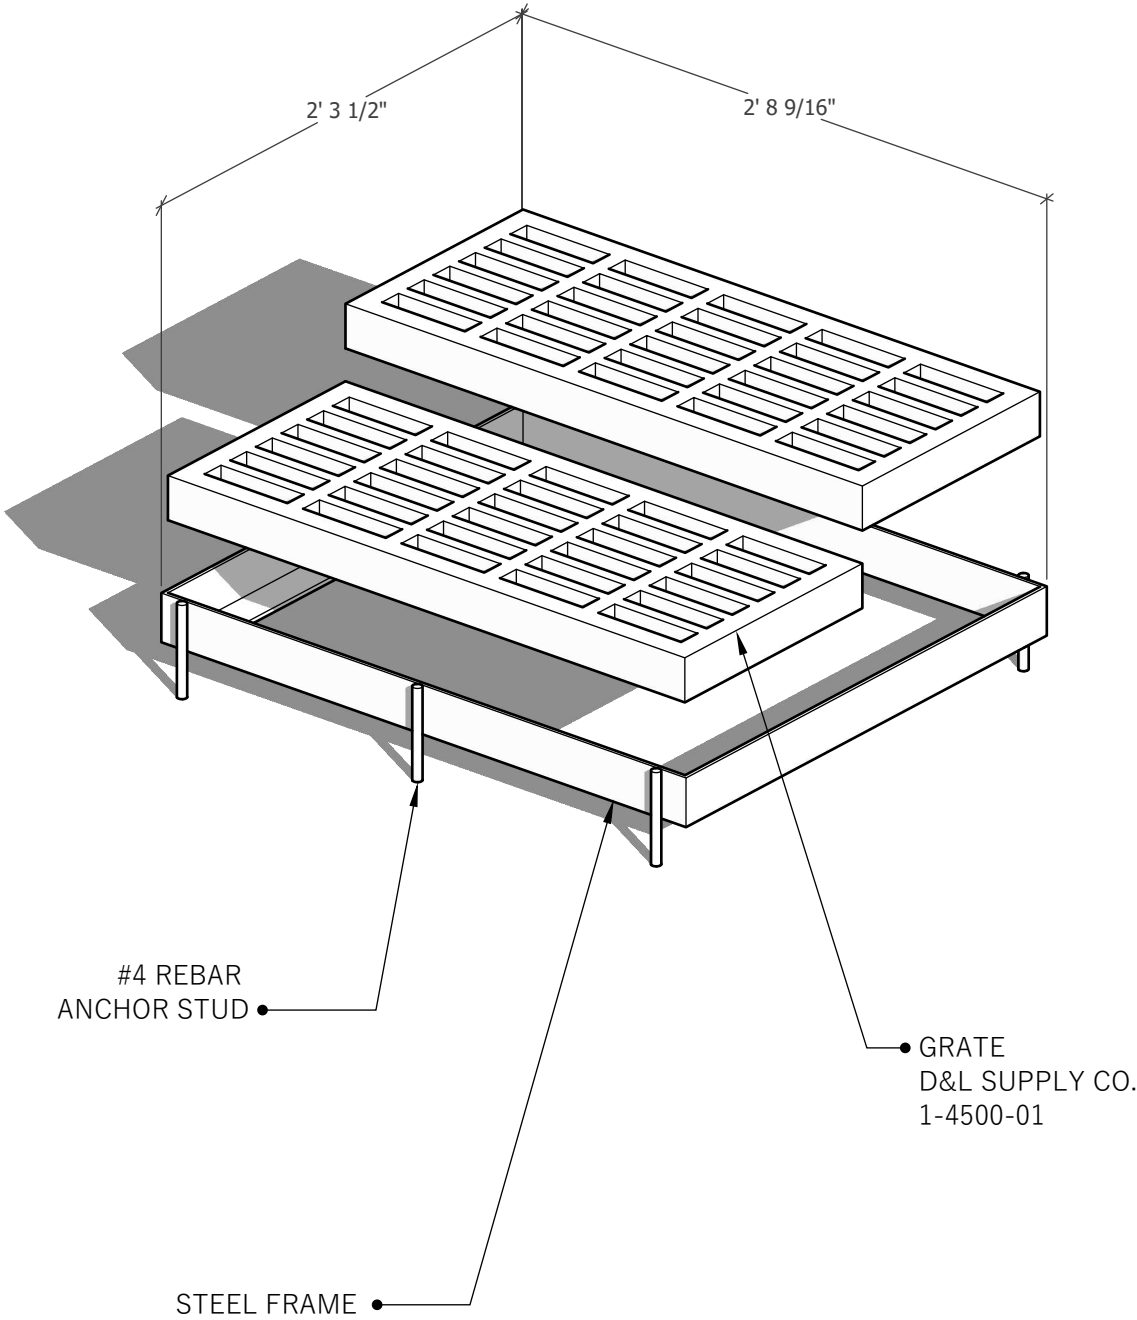

# G2 FRAME & GRATE

## ISO VIEW

ISOMETRIC	 541-923-3272 1111 NE 11TH ST. REDMOND, OR 97756	Date Modified:	<b>1</b>
		Plan Sheet:	
Customer:	Project:	Product: G2 FRAME & GRATE	