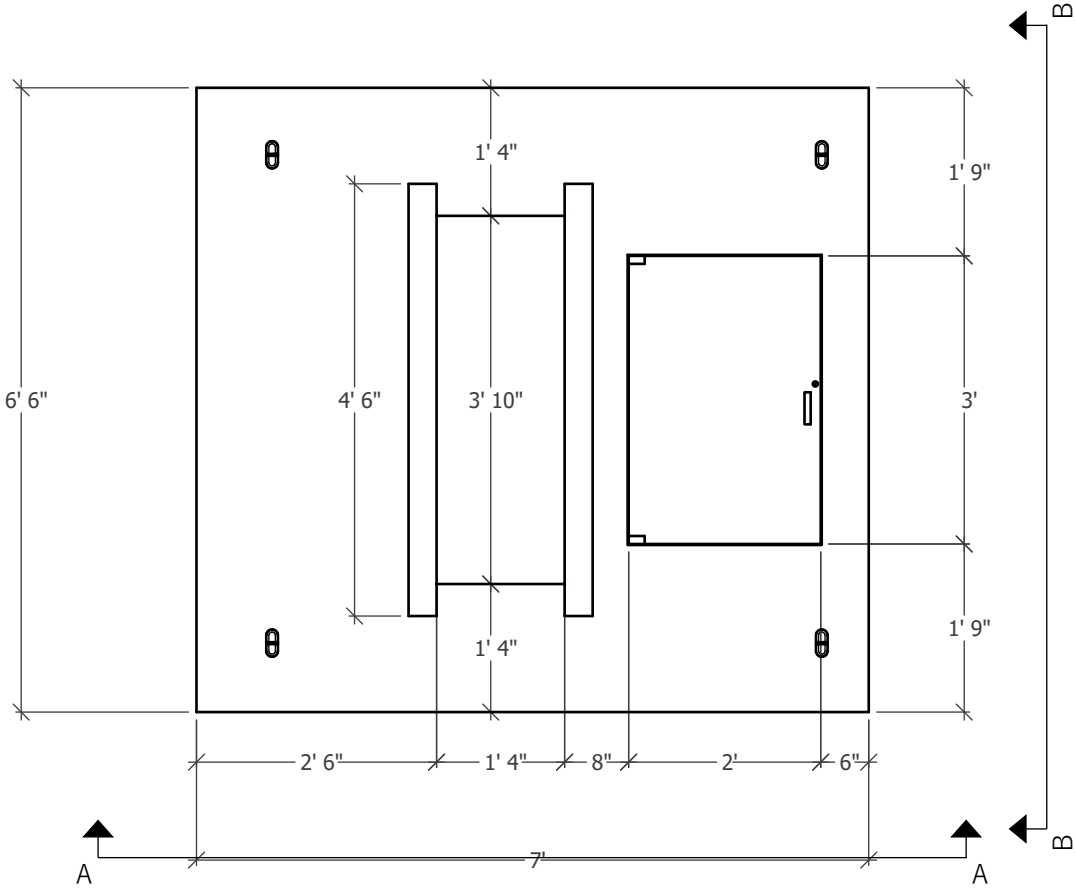

SECTION AA

SECTION BB

PROFILE	 <p>541-923-3272 1111 NE 11TH ST. REDMOND, OR 97756</p>	Date Modified: December 7, 2023	2
		Plan Sheet: M1, M2	
Customer: MIDSTATE ELECTRIC	Project:	Product: UV575-3PH	

UV575-3PH