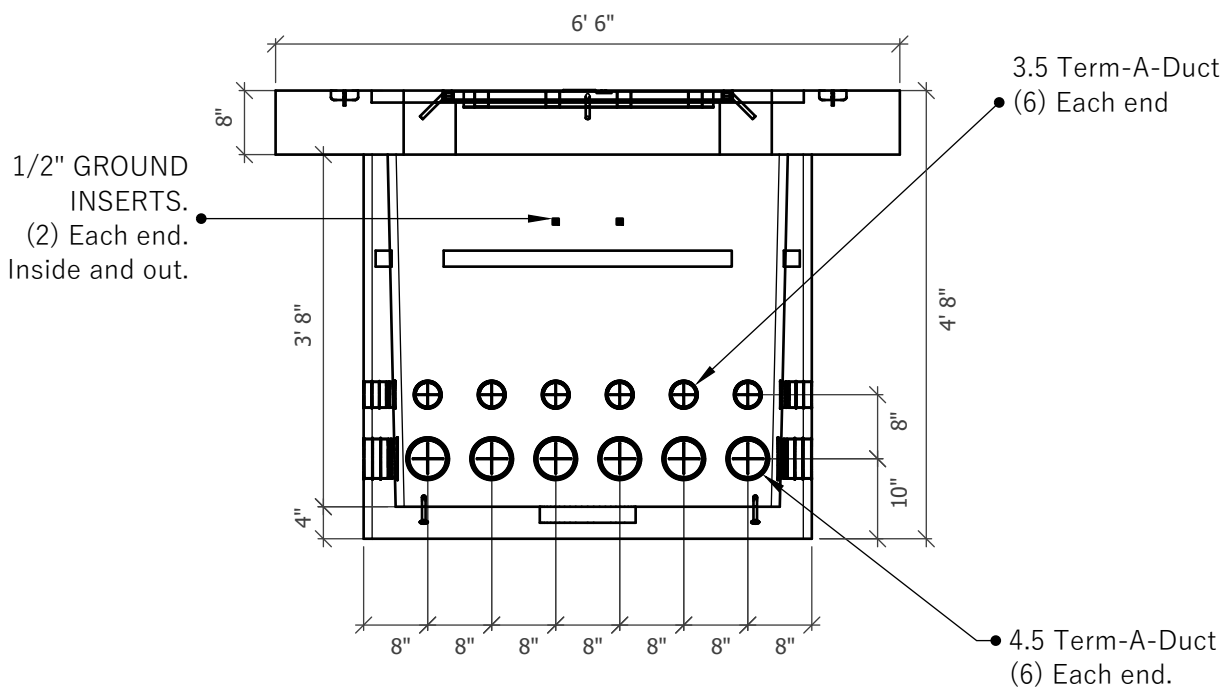

UV575-3PH

ISOMETRIC CUTAWAY

ISOMETRIC	 541-923-3272 1111 NE 11TH ST. REDMOND, OR 97756	Date Modified: December 7, 2023	1
		Plan Sheet: M1, M2	
Customer: MIDSTATE ELECTRIC	Project:	Product: UV575-3PH	

UV575-3PH

SECTION AA

SECTION BB

PROFILE	 <p>541-923-3272 1111 NE 11TH ST. REDMOND, OR 97756</p>	Date Modified: December 7, 2023	2
		Plan Sheet: M1, M2	
Customer: MIDSTATE ELECTRIC	Project:	Product: UV575-3PH	

UV575-3PH