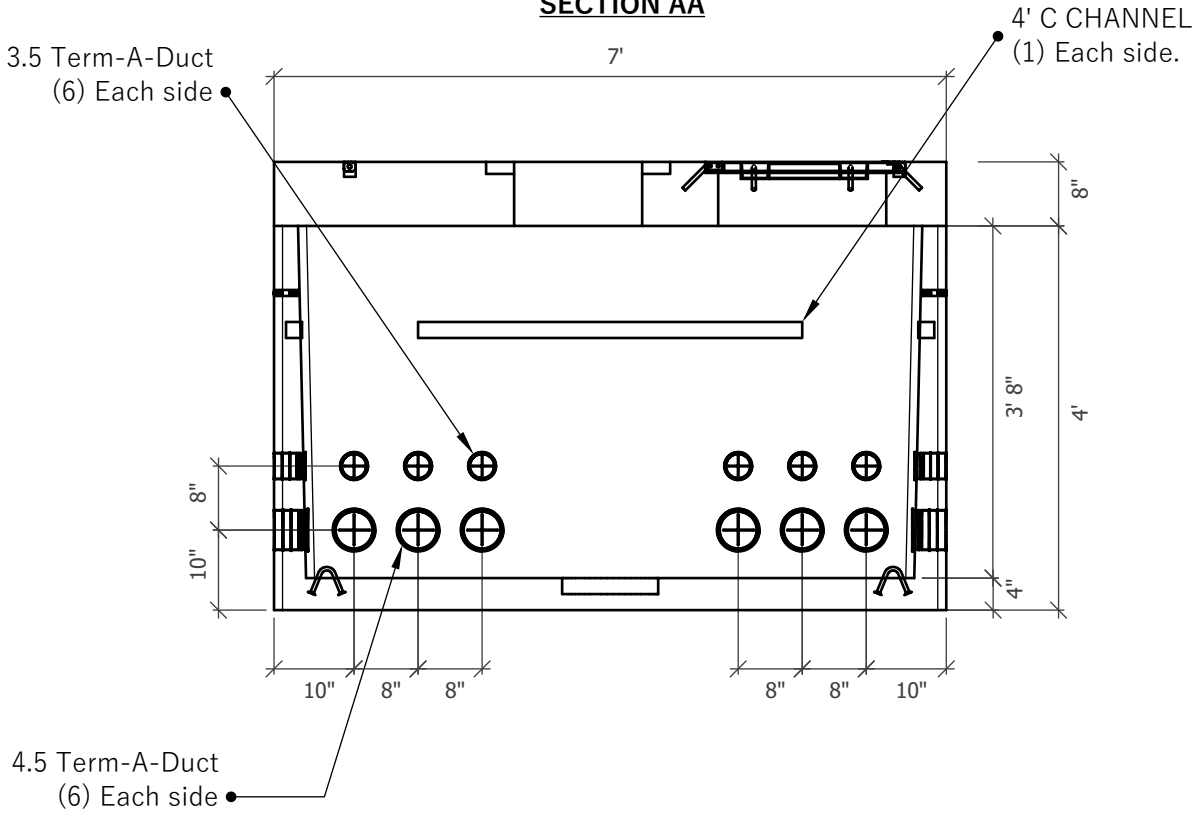

UV575-3PH

ISOMETRIC CUTAWAY

ISOMETRIC	 541-923-3272 1111 NE 11TH ST. REDMOND, OR 97756	Date Modified: December 7, 2023	1
		Plan Sheet: M1, M2	
Customer: MIDSTATE ELECTRIC	Project:	Product: UV575-3PH	

UV575-3PH

SECTION AA

SECTION BB

PROFILE	 <p>541-923-3272 1111 NE 11TH ST. REDMOND, OR 97756</p>	Date Modified: December 7, 2023	2
		Plan Sheet: M1, M2	
Customer: MIDSTATE ELECTRIC	Project:	Product: UV575-3PH	

UV575-3PH