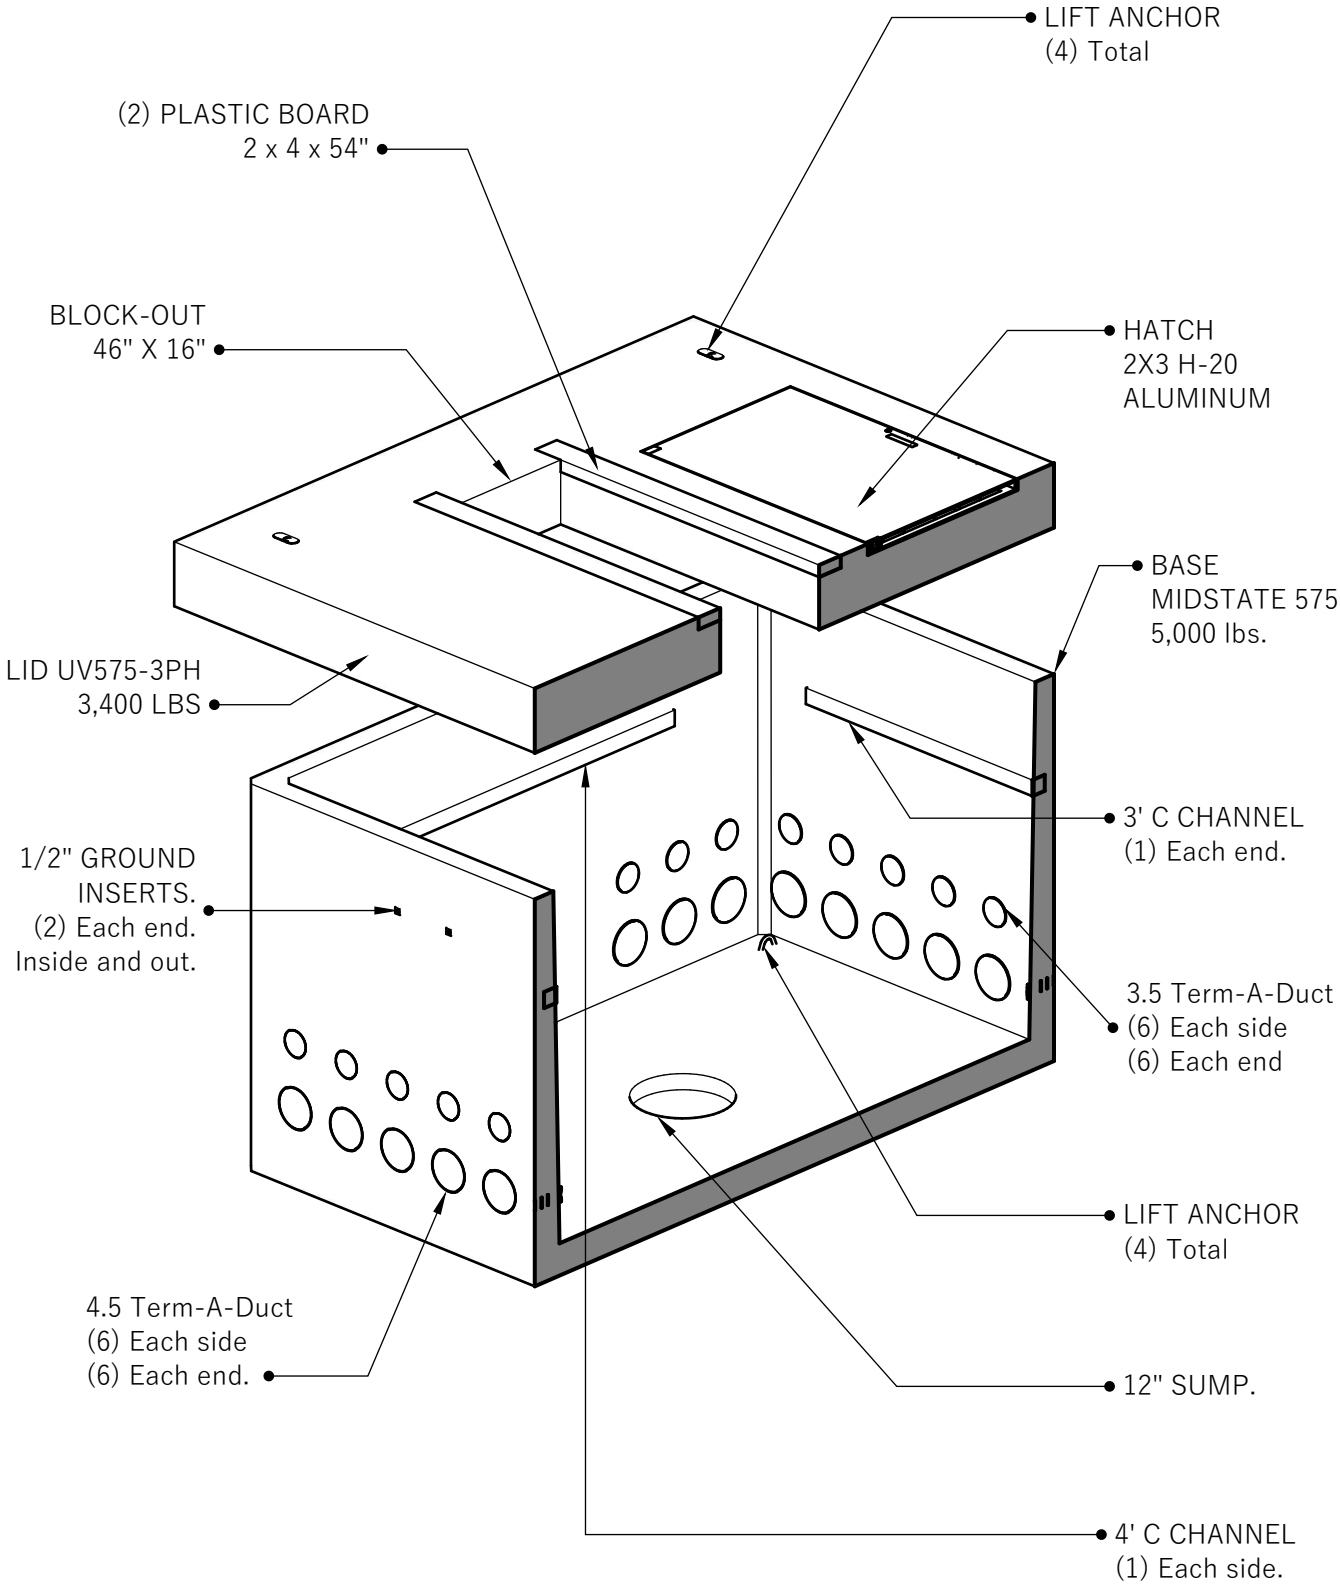

UV575-3PH

ISOMETRIC CUTAWAY

ISOMETRIC	 541-923-3272 1111 NE 11TH ST. REDMOND, OR 97756	Date Modified: December 7, 2023	1
		Plan Sheet: M1, M2	
Customer: MIDSTATE ELECTRIC	Project:	Product: UV575-3PH	

UV575-3PH

SECTION AA

SECTION BB

PROFILE	 <p>541-923-3272 1111 NE 11TH ST. REDMOND, OR 97756</p>	Date Modified: December 7, 2023	2
		Plan Sheet: M1, M2	
Customer: MIDSTATE ELECTRIC	Project:	Product: UV575-3PH	

UV575-3PH